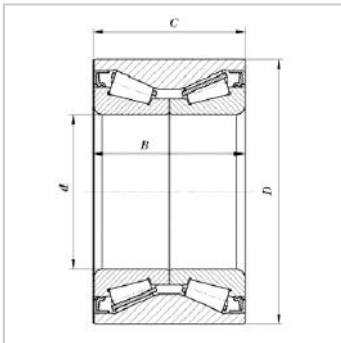

Double row tapered roller bearings

d 17.462-82 mm-F-49285NJ40615

参数信息:

Bearing number : F-49285

Reference number : NJ40615

Boundary  
Dimensions ( mm ) :

$d$  : 40

$D$  : 61.5

$B$  : 32

$C$  : /

Seal : NONE

Application :

: